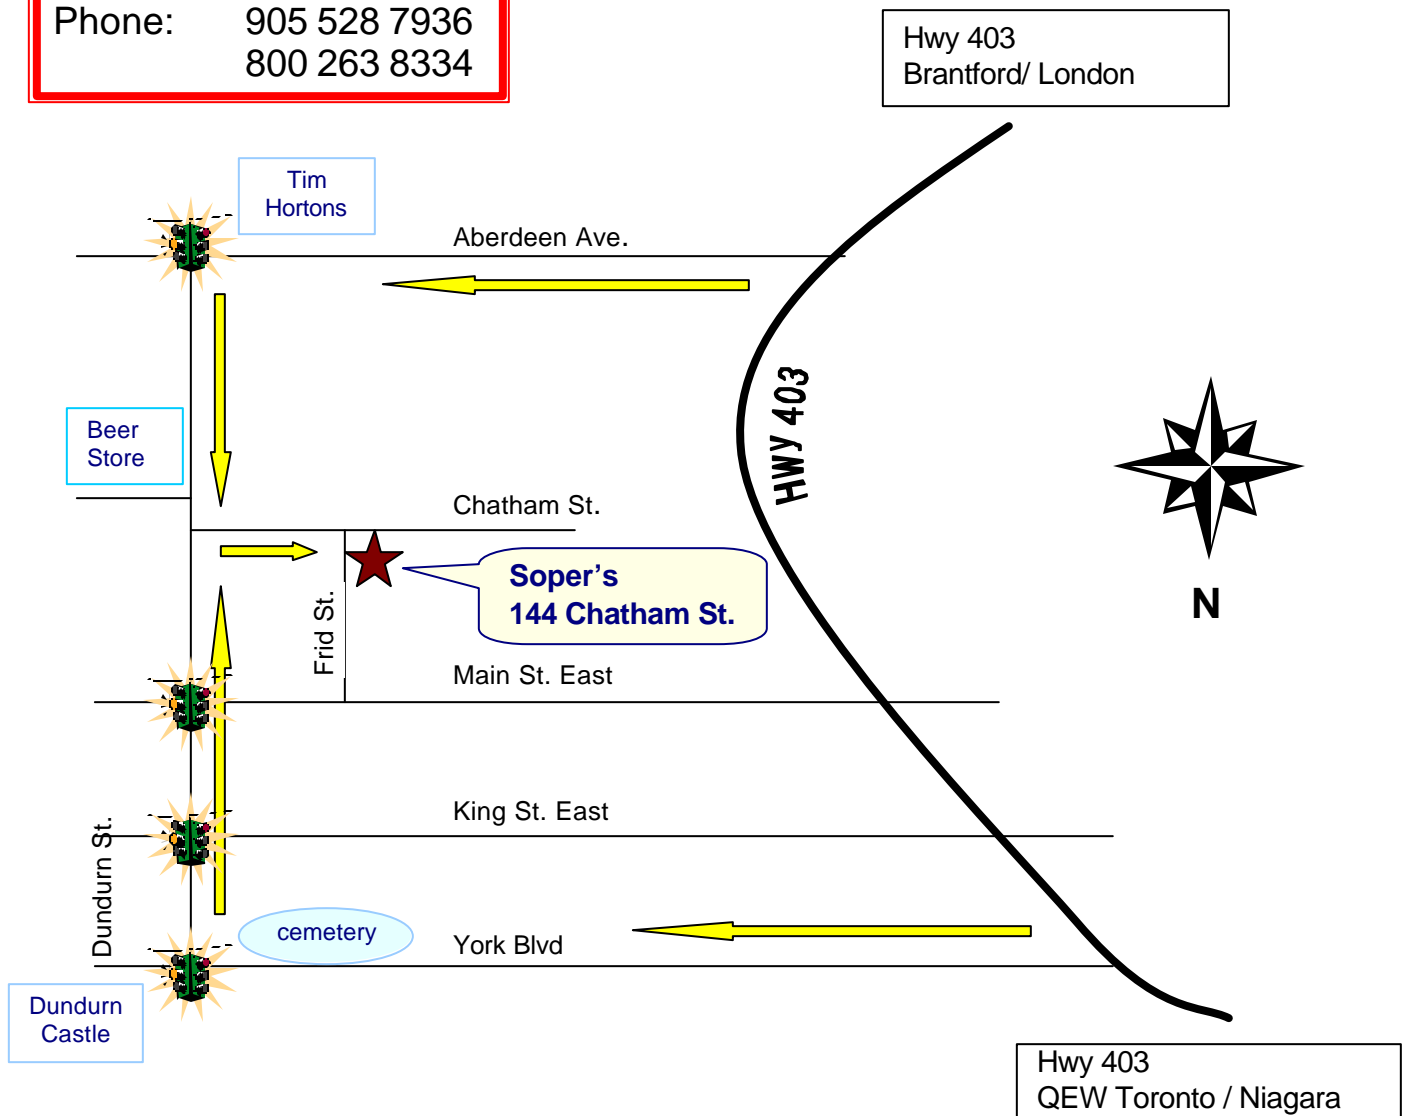

Directions to Soper's:

144 Chatham St.

Hamilton, Ontario

Phone: 905 528 7936

800 263 8334

From Toronto (Pearson Airport):

Take Hwy 401 West to Hwy 403 Hamilton to QEW (Queen Elizabeth Way) West, then to Hwy 403 Hamilton. Exit 403 at York Blvd. Follow York Blvd. past cemetery to 1st traffic light, turn right onto Dundurn St. Go through 2 sets of lights, turn right on Chatham St. (Beer Store on left), go over bridge. Soper's is on far right corner

From Buffalo:

QEW (Queen Elizabeth Way), go over "Burlington Skyway" bridge, then take Hwy 403 West. Exit 403 at York Blvd. Follow directions above.

From Windsor/ London:

Hwy 401 East to Hwy 403 East. At Hamilton, exit Aberdeen Ave. At 3rd traffic light, turn left (north) onto Dundurn St., turn left onto Chatham St. (just after Beer/ Liquor Stores), go over bridge, Soper's is on the right, on the far corner of Frid and Chatham streets.

From Québec Border:

Hwy 401 West to Toronto. Follow directions from Toronto.